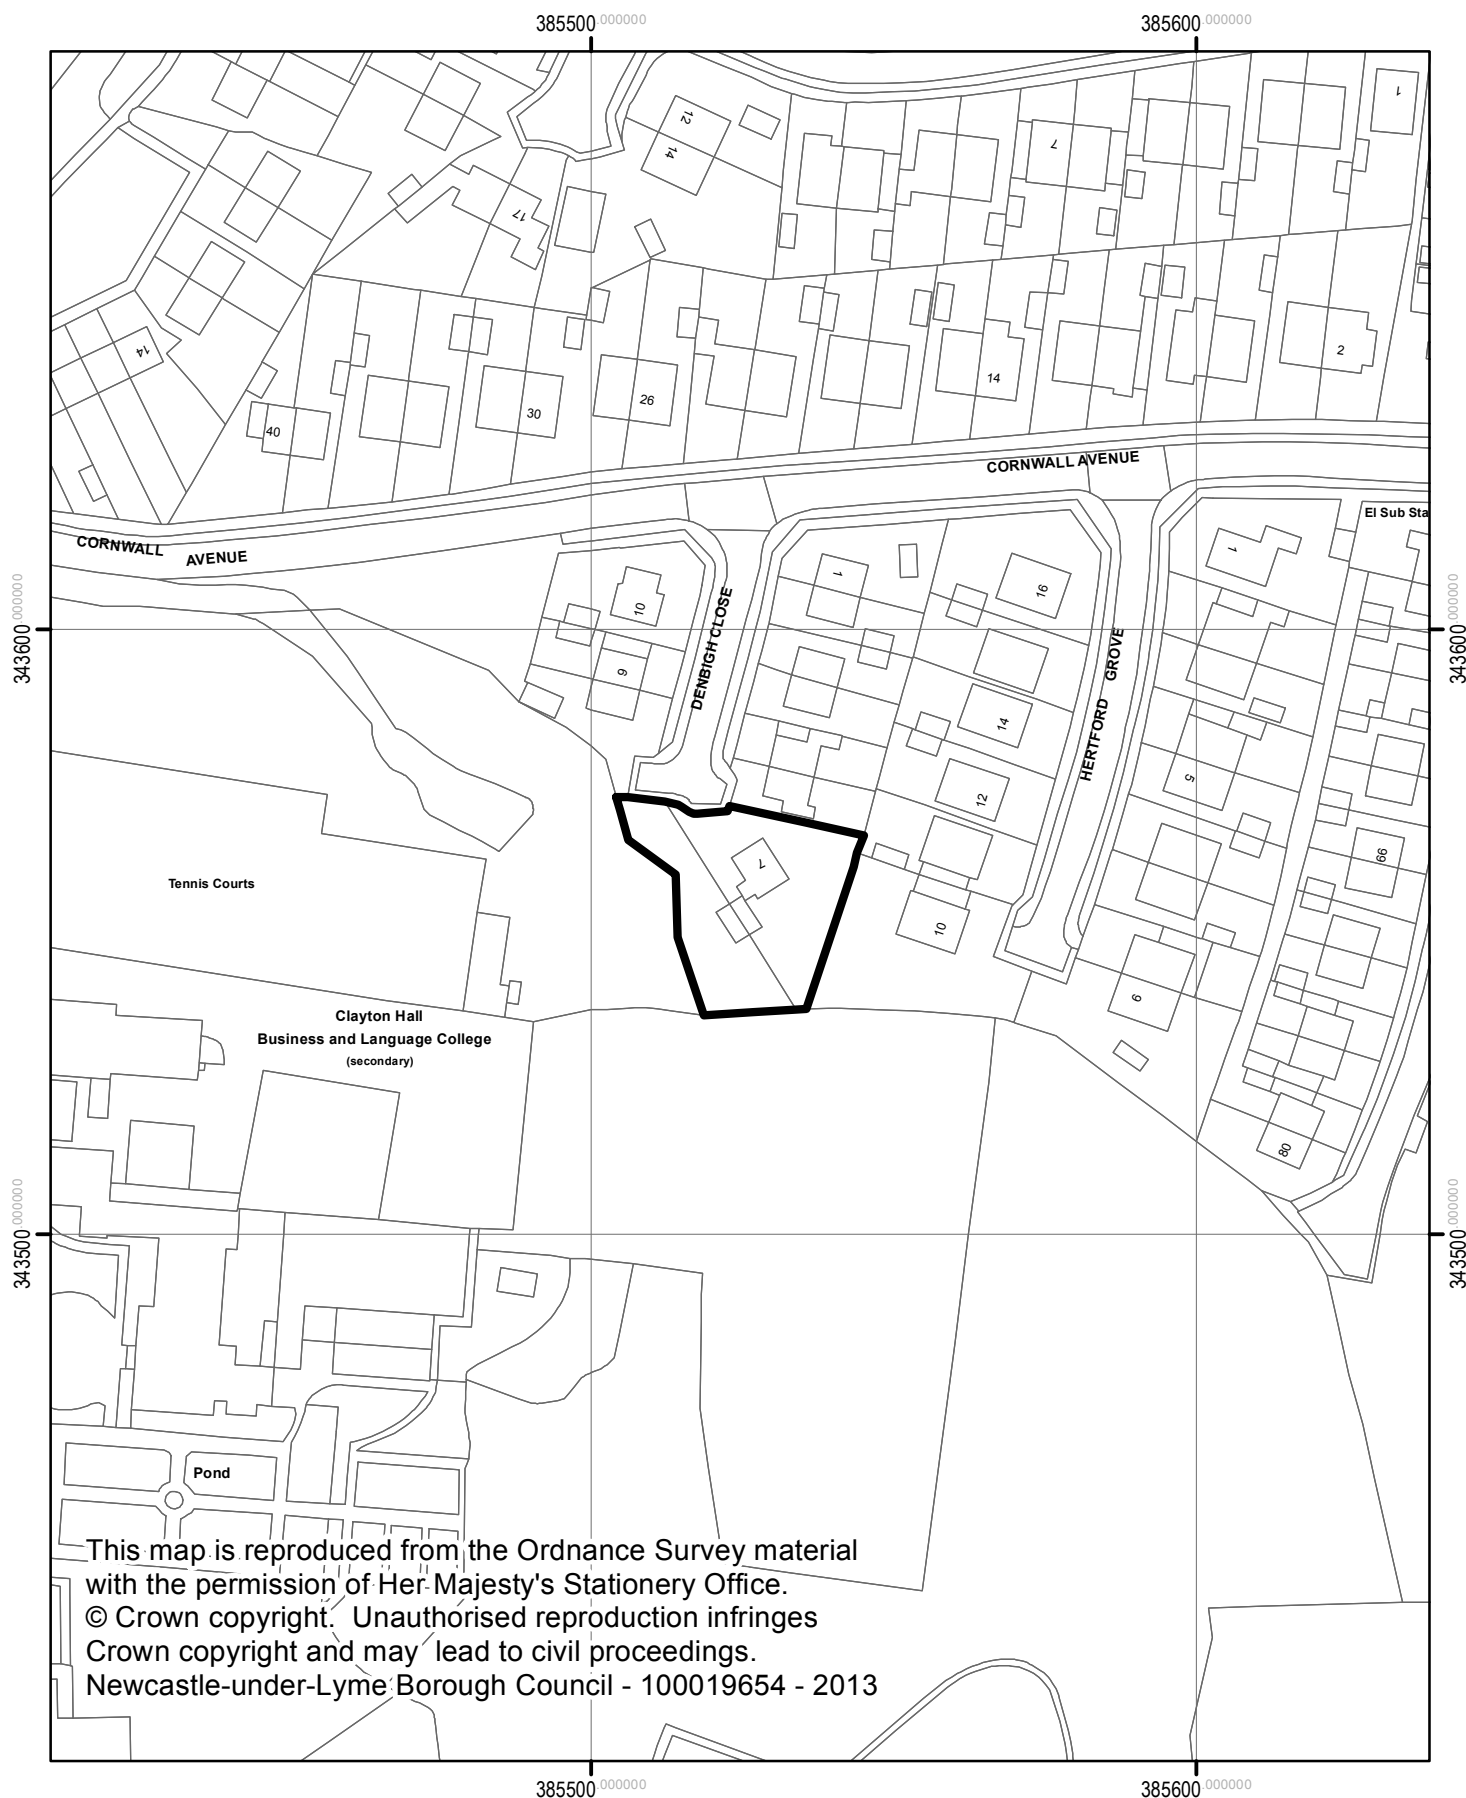

14/00732/FUL
7 Denbigh Close, Clayton
Newcastle

NEWCASTLE·UNDER·LYME
BOROUGH COUNCIL

This map is reproduced from the Ordnance Survey material with the permission of Her Majesty's Stationery Office.
© Crown copyright. Unauthorised reproduction infringes Crown copyright and may lead to civil proceedings.
Newcastle-under-Lyme Borough Council - 100019654 - 2013